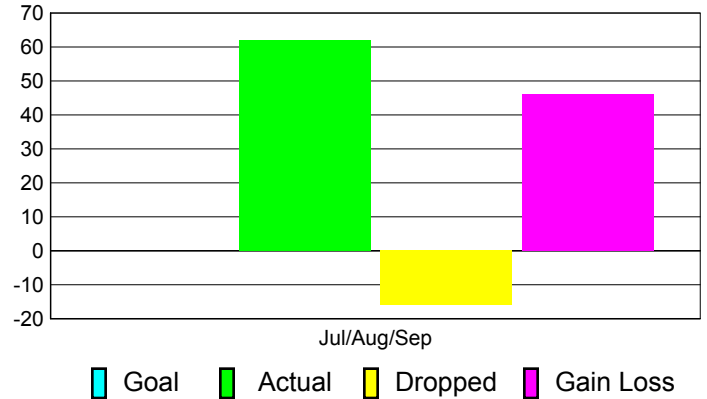

Membership Results 2011-2012

Goal, New, Dropped, Gain/Loss

Comparison of Membership Gain/Loss

Current Year Compared to the Previous Year